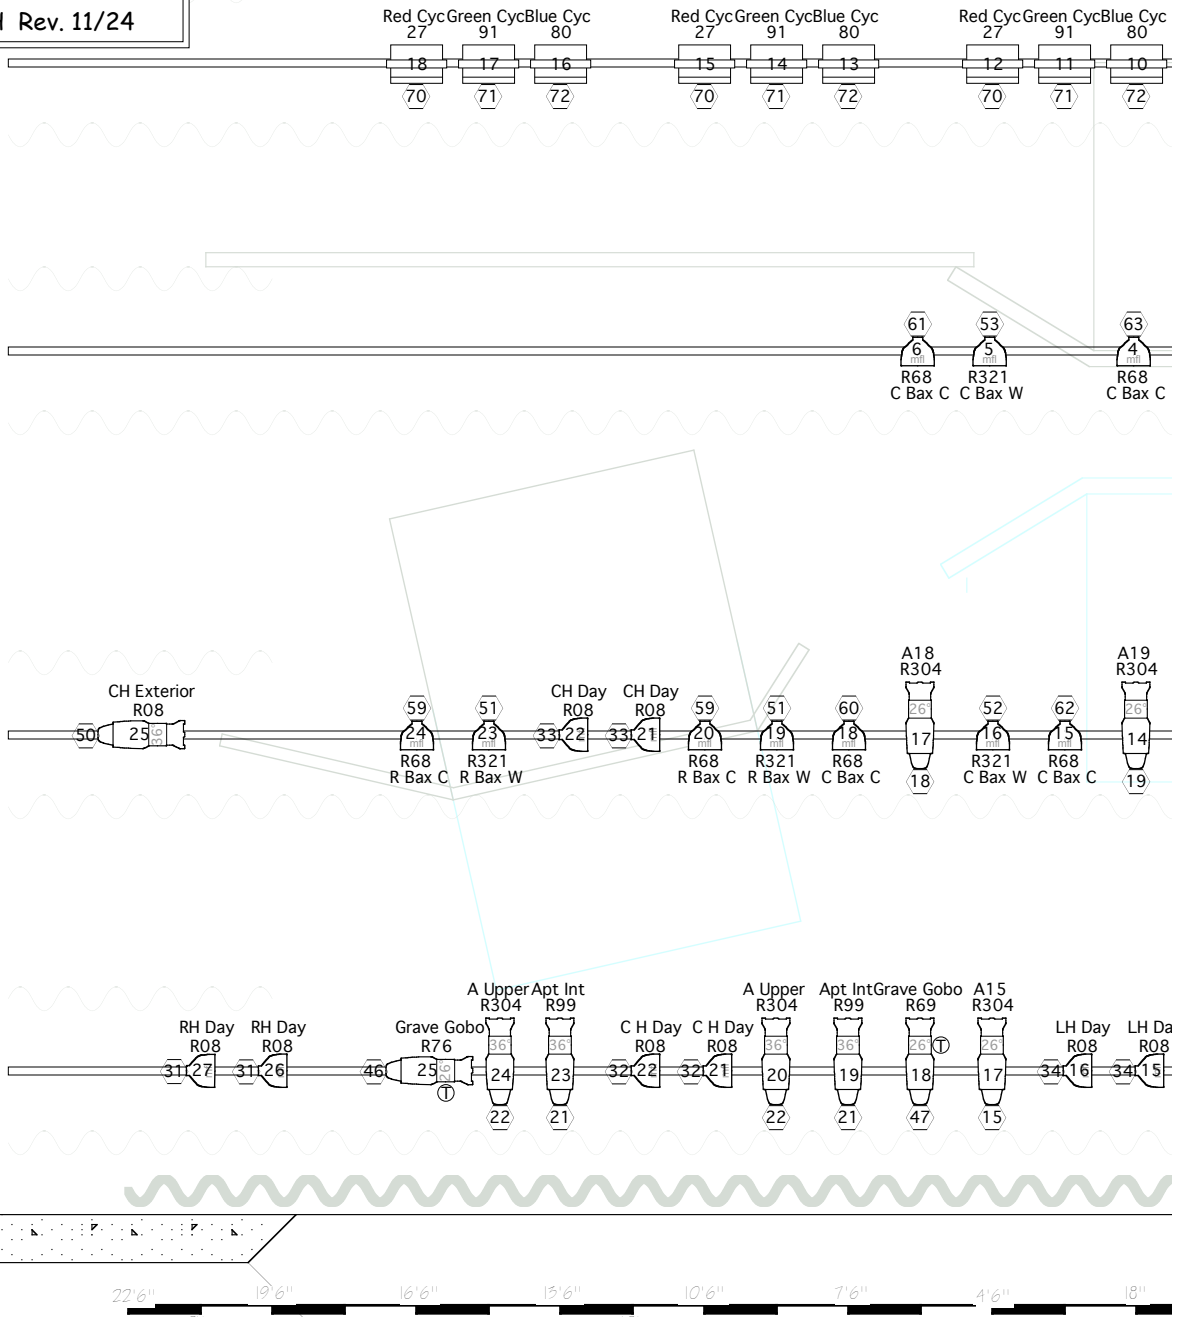

A Christmas Carol: 2003 National Tour

PLOT "A"

Director: Peter Colburn

Scenic Design: Kevin Noteboom

1/4"=1'

Lighting Design: Scott R. Herbst

© 11/03/03 SRH Rev. 11/24

Instruments

S4 PAR
MFL

Source 4
36deg

Source 4
26deg

Source 4
19deg

Source 4
10deg

Sky Cyc 1
Cell

Legend

House Left Boom