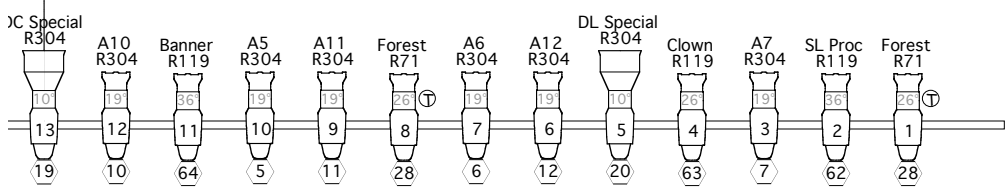

Legend

Purpose Color Template
 Unit Number Channel

4th Electric
 24' Upstage of
 Plaster Line

3rd Electric
 18' Upstage of
 Plaster Line

2nd Electric
 11' Upstage of
 Plaster Line

1st Electric
 5' Upstage of
 Plaster Line*