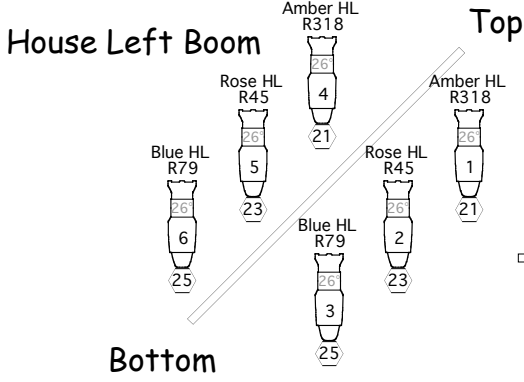

Babes InToyland: 2004 National Tour

PLOT "A"

Director: Randy Winkler
 Scenic Design: Kevin Noteboom
 Lighting Design: Scott R. Herbst
 © 11/03/04 SRH Rev. 11/26/04

1/4"=1'

Instruments

- Source 4 10deg
- Source 4 19deg
- Source 4 26deg
- Source 4 36deg
- S4 PAR WFL
- 6" Fres
- Sky Cyc 1 Cell

Legend

Purpose Color Template
 Unit Number Channel

4th Electric
 24' Upstage of
 Plaster Line

3rd Electric
 18' Upstage of
 Plaster Line

2nd Electric
 11' Upstage of
 Plaster Line

1st Electric
 5' Upstage of
 Plaster Line*

Front Of House

House Right Boom

Bottom

Top