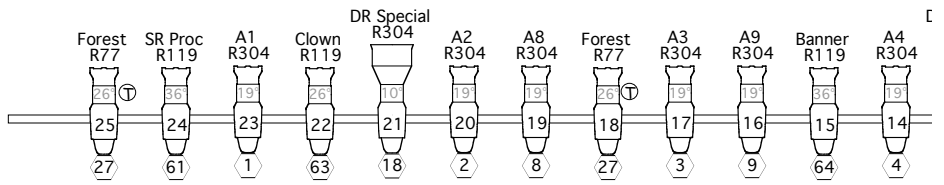

Legend

Purpose Color Template
 Unit Number Channel

4th Electric
 24' Upstage of
 Plaster Line

3rd Electric
 18' Upstage of
 Plaster Line

2nd Electric
 11' Upstage of
 Plaster Line

1st Electric
 5' Upstage of
 Plaster Line*