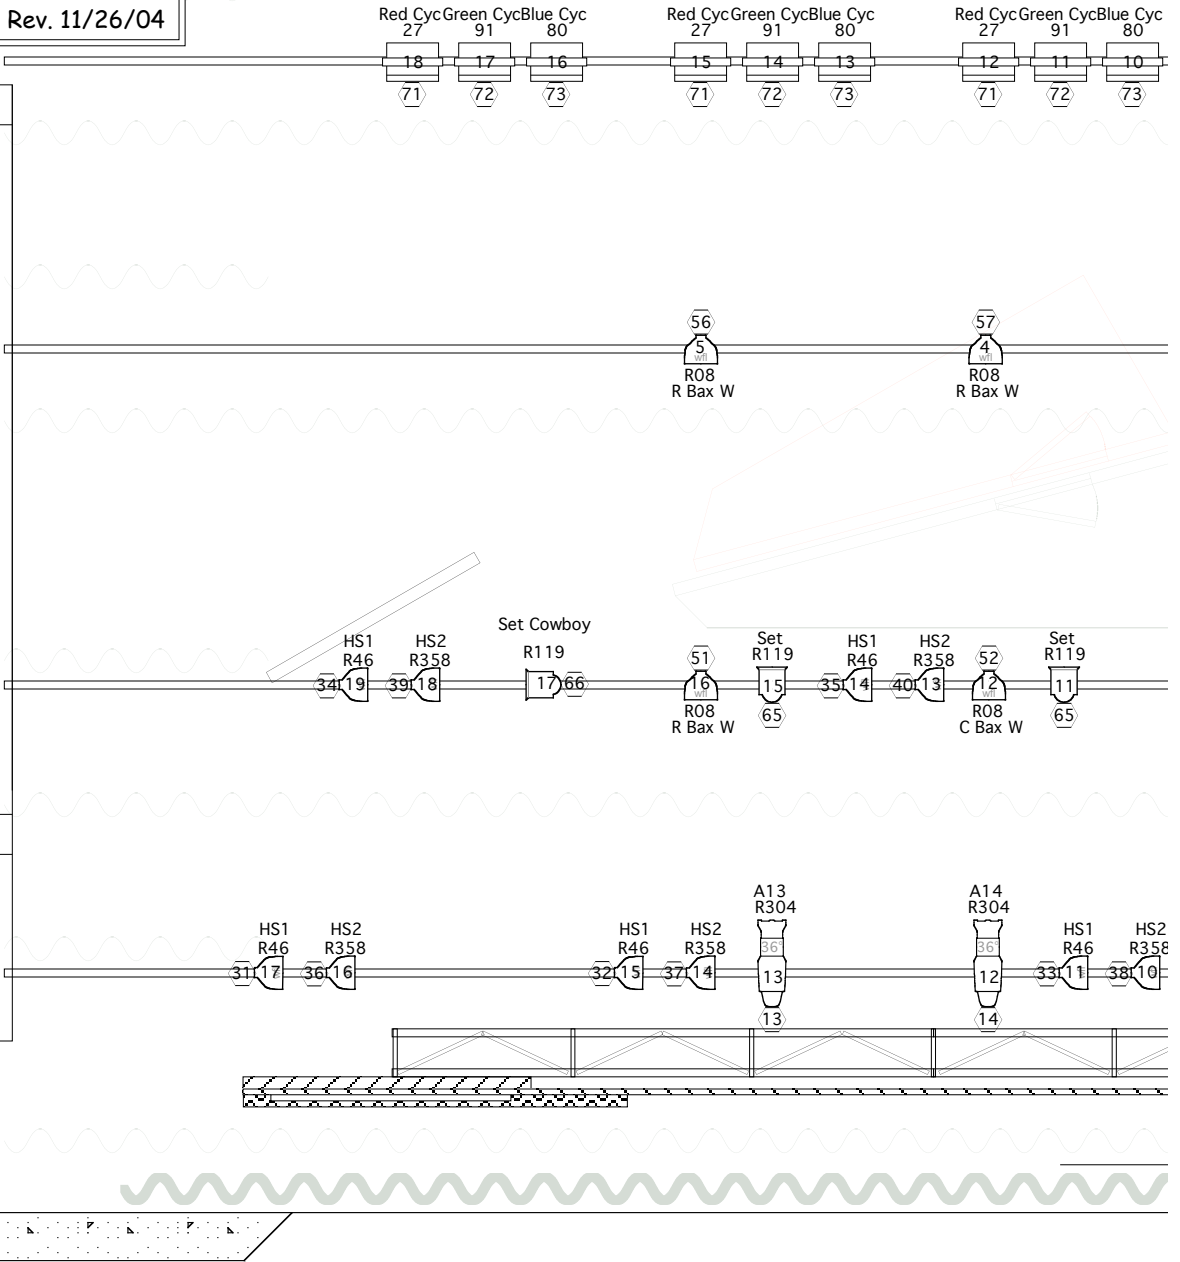

Babes InToyland: 2004 National Tour

PLOT "A"

Director: Randy Winkler
 Scenic Design: Kevin Noteboom
 Lighting Design: Scott R. Herbst
 © 11/03/04 SRH Rev. 11/26/04

1/4"=1'

Instruments

- Source 4 10deg
- Source 4 19deg
- Source 4 26deg
- Source 4 36deg
- S4 PAR WFL
- 6" Fres
- Sky Cyc 1 Cell

Legend

Purpose Color Template
 Unit Number Channel

4th Electric
 24' Upstage of
 Plaster Line

3rd Electric
 18' Upstage of
 Plaster Line

2nd Electric
 11' Upstage of
 Plaster Line

1st Electric
 5' Upstage of
 Plaster Line*

Front Of House

House Right Boom

Bottom

Top