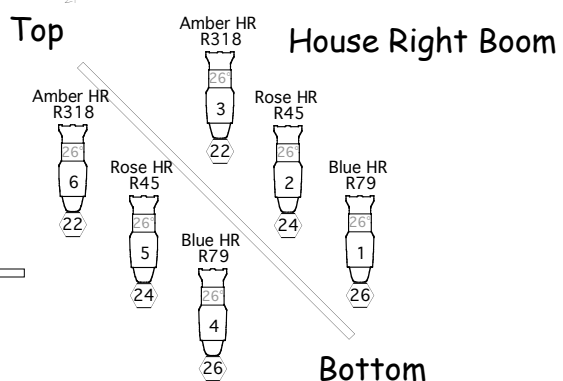

Legend

Purpose Color Template
 Unit Number Channel

4th Electric
 24' Upstage of
 Plaster Line

3rd Electric
 18' Upstage of
 Plaster Line

2nd Electric
 11' Upstage of
 Plaster Line

1st Electric
 5' Upstage of
 Plaster Line*

Front Of House

House Right Boom

Bottom

Top